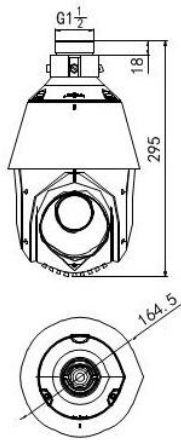

Dimensions